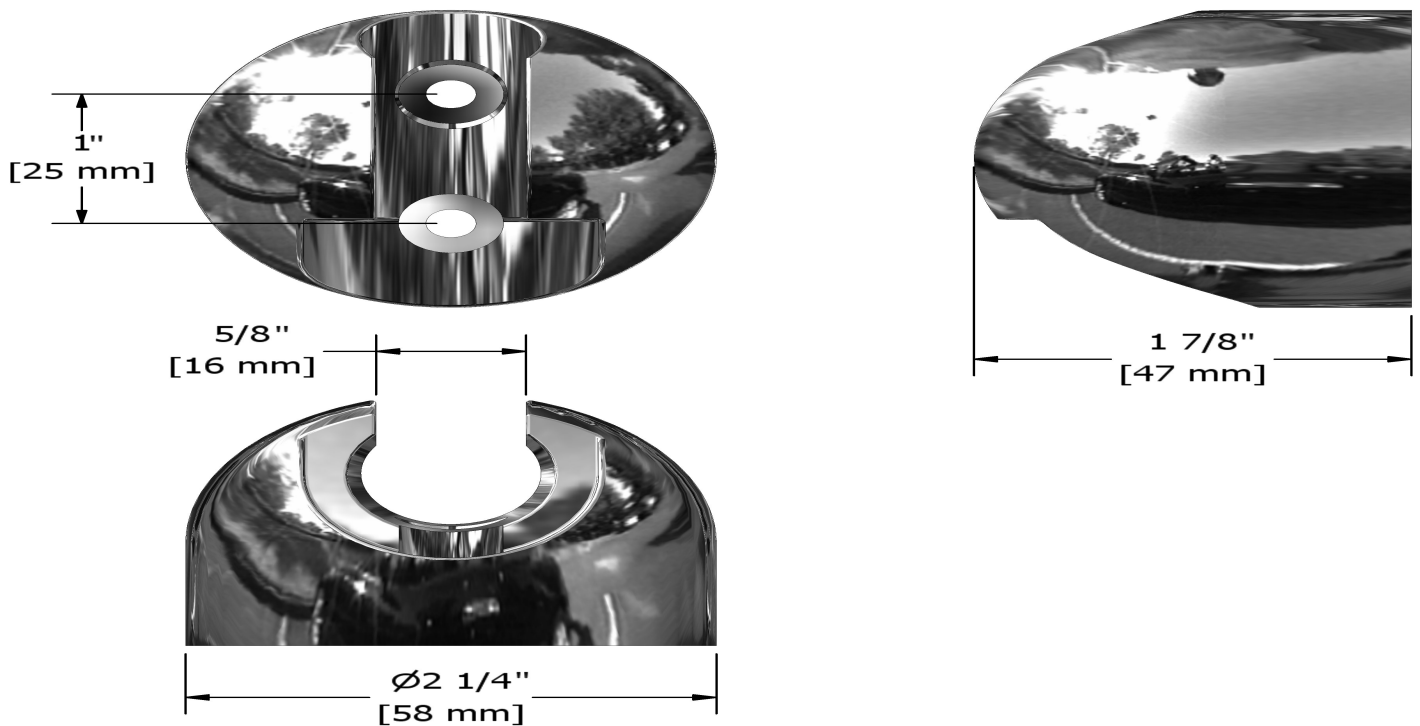

Sizes, models and finishes may differ from those presented.

Warranty

This Riobel Inc. product you have purchased carries a Limited Lifetime Warranty on the chrome, PVD finish, blacks and all working parts and is guaranteed from the initial purchase date against all manufacturing defects. All other finishes, including plastic components, are guaranteed for one year. All electric and/or electronic parts are covered by a 5-year limited warranty. The warranty offered on our products will be honored only if the installation is performed by a certified master plumber.

Customer Care

Phone (800) 777 - 9762 | Email: customer-care@houseofrohl.com | Website: houseofrohl.com/support/contact-us

Consult your local House of Rohl showroom for additional information and specifications. For complete warranty details and a list of showrooms, go to houseofrohl.com